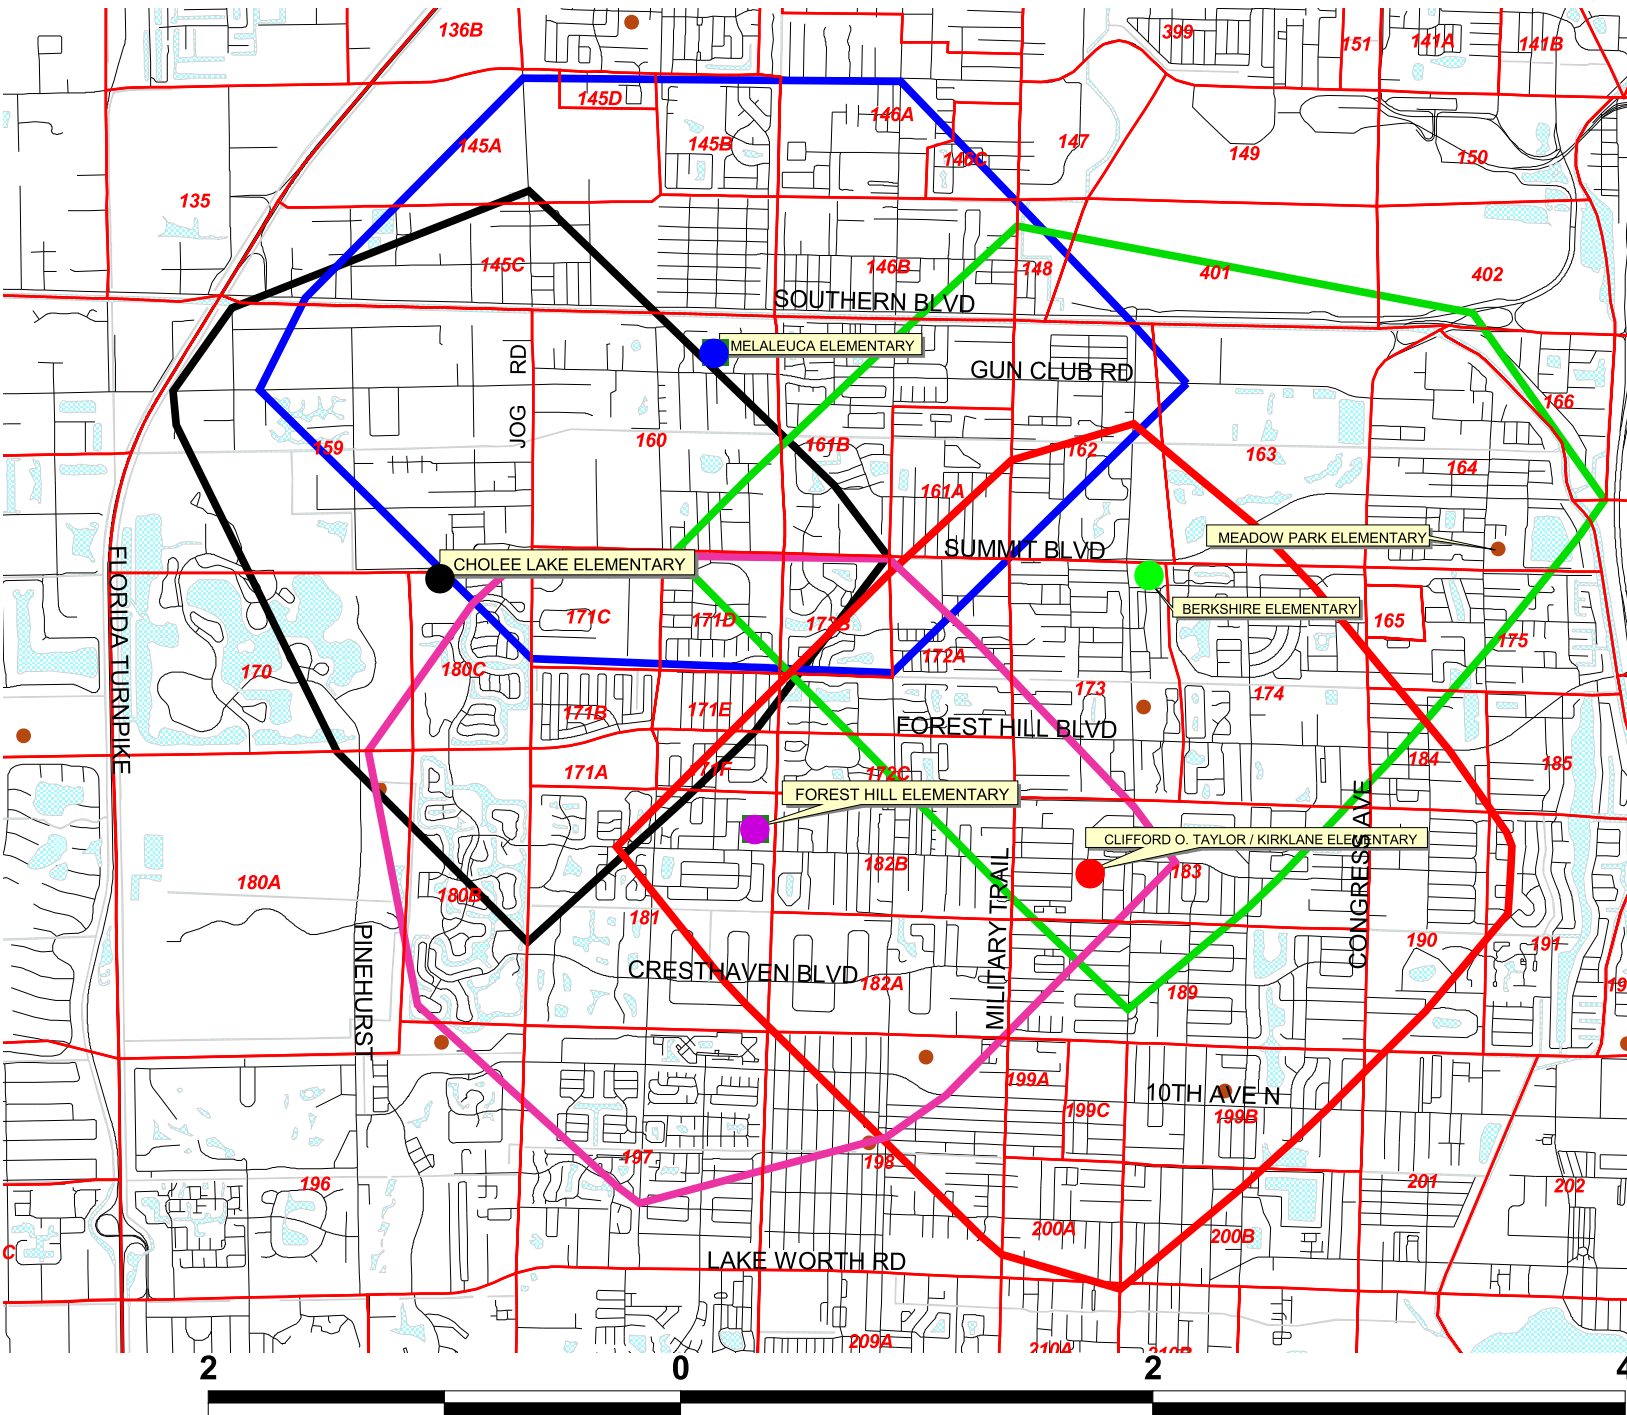

Berkshire Elem, Cholee Lake Elem, C.O.Taylor/Kirkland Elem, Forest Hill Elem & Melaleuca Elem 2 Mile Walk Zones

LEGEND:

- Study Area Codes
- Forest Hill 2 Mile Zone
- CO Taylor/Kirklane 2 Mile Zone
- Berkshire 2 Mile Zone
- Melaleuca 2 Mile Zone
- Cholee Lake 2 Mile Zone
- Waterways
- Roads